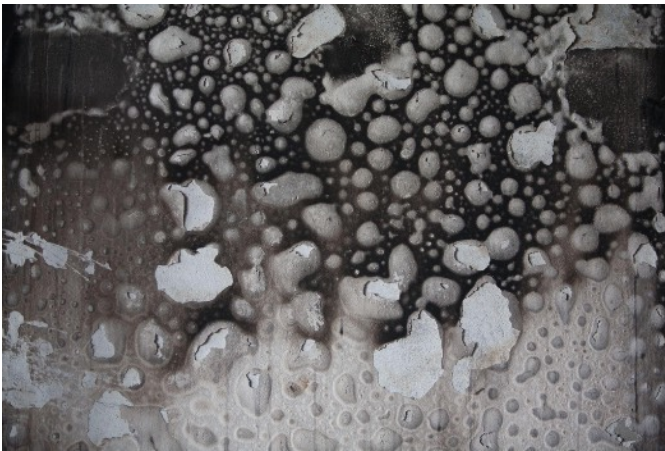

ROT & RUIN: PART III

Location: La Belle Creolle

8X12" metal print

$300 (or $850 for triptych)